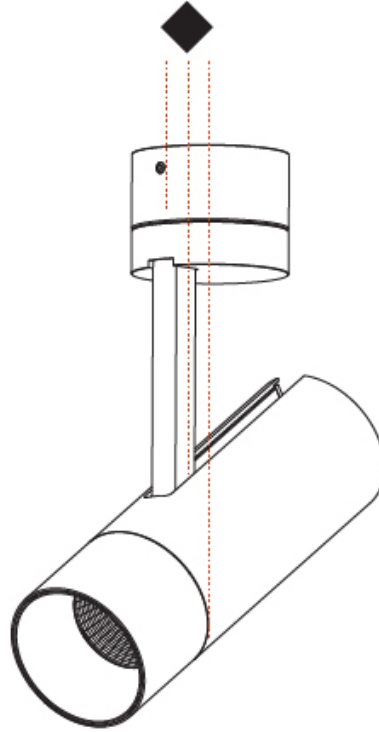

A3D111-

PROJECT

TYPE

SPECIFIER

QUANTITY

DATE

A