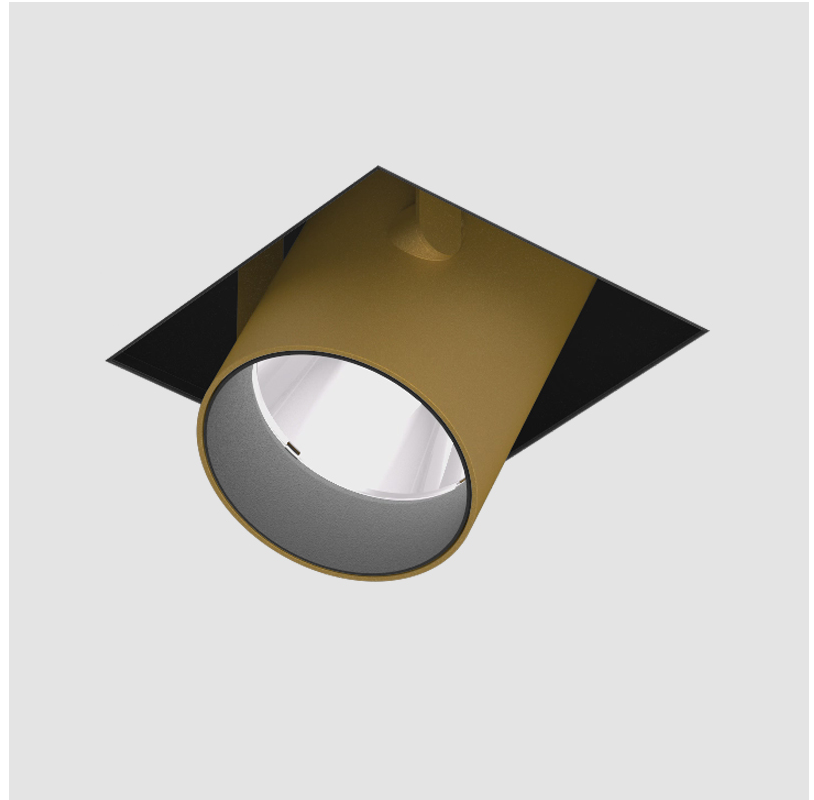

PHYSICAL

Shape: Square
Length (mm): 220
Length (in): 8 11/16
Width (mm): 220
Width (in): 8 11/16
Height (mm): 174
Height (in): 6 7/8
Ceiling Thickness (mm): 10 / 12.5 / 15 / 25 / 30
Ceiling Thickness (in): 3/8 or 1/2 or 9/16 or 1 or 1 3/16
Min. Recessing Depth (mm): 145
Min. Recessing Depth (in): 5 11/16
Light Distribution: Adjustable / Direct
Weight (kg): 2.253
Weight (lbs): 4.96
Fixture Finish: SSR / BKV / CWI / CRY / HAB / UFT / ITA / RUA / FTG / MYG / LOD / PUS / FRO / FUP / KIA / POP / BLS / SPG / MEY / GOH / GUM / CHC / COM / ABZ / JAG / OBR / MOS / ROR
Fixture Material: Aluminum Die Cast
Cut-out Measurements: 225mm / 8 7/8" x 225mm / 8 7/8"
Upon Request: Unique Sizes

ELECTRICAL

Lamp Type: LED (Zhaga Standard)
Input Wattage (W): 13.2 (2700K) / 16.5
Total Output Wattage (W): 12 (2700K) / 15
Dimming: Tri-Mode (Non-Dimming and Phase Dimming (120Vac only) and 0-10V Dimming)
Driver Included: No
Driver Location: Recessed Housing
Driver Type: Constant Current - Universal
Driver Class: Class 2
Housing: See components
Input Voltage (V): 120 - 277
Constant Current (MA): 350

LED

Number of LEDs: 1
Color Temperature (°K): 2700 / 3000 / 3500 / 4000
Max. Delivered Lumen (lm): 870 / 970 / 1038 / 1060
CRI: >90 CRI
Lamp Life (hrs): 50000
Upon Request: Special Color Temperature

OPTICAL

Reflector: 10
Adjustability: Rotational 355°; Tilt 45°
Upon Request: Special Beam Angles

RATINGS AND CERTIFICATIONS