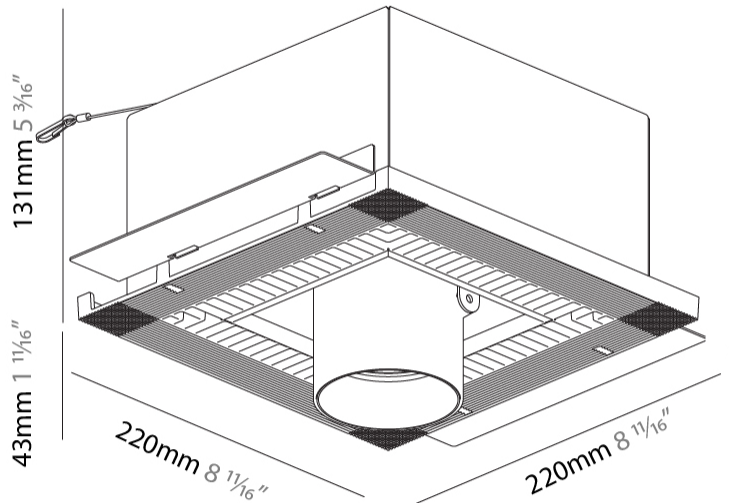

PHYSICAL

Shape: Square
Length (mm): 220
Length (in): 8 11/16
Width (mm): 220
Width (in): 8 11/16
Height (mm): 174
Height (in): 6 7/8
Ceiling Thickness (mm): 10 / 12.5 / 15 / 25 / 30
Ceiling Thickness (in): 3/8 or 1/2 or 9/16 or 1 or 1 3/16
Min. Recessing Depth (mm): 145
Min. Recessing Depth (in): 5 11/16
Light Distribution: Adjustable / Direct
Weight (kg): 2.253
Weight (lbs): 4.96
Fixture Finish: SSR / BKV / CWI / CRY / HAB / UFT / ITA / RUA / FTG / MYG / LOD / PUS / FRO / FUP / KIA / POP / BLS / SPG / MEY / GOH / GUM / CHC / COM / ABZ / JAG / OBR / MOS / ROR
Fixture Material: Aluminum Die Cast
Cut-out Measurements: 225mm / 8 7/8" x 225mm / 8 7/8"
Upon Request: Unique Sizes

ELECTRICAL

Lamp Type: LED (Zhaga Standard)
Input Wattage (W): 13.2 (2700K) / 16.5
Total Output Wattage (W): 12 (2700K) / 15
Dimming: Tri-Mode (Non-Dimming and Phase Dimming (120Vac only) and 0-10V Dimming)
Driver Included: No
Driver Location: Recessed Housing
Driver Type: Constant Current - Universal
Driver Class: Class 2
Housing: See components
Input Voltage (V): 120 - 277
Constant Current (MA): 350

LED

Number of LEDs: 1
Color Temperature (°K): 2700 / 3000 / 3500 / 4000
Max. Delivered Lumen (lm): 870 / 970 / 1038 / 1060
CRI: >90 CRI
Lamp Life (hrs): 50000
Upon Request: Special Color Temperature

OPTICAL

Reflector: 10
Adjustability: Rotational 355°; Tilt 45°
Upon Request: Special Beam Angles

RATINGS AND CERTIFICATIONS