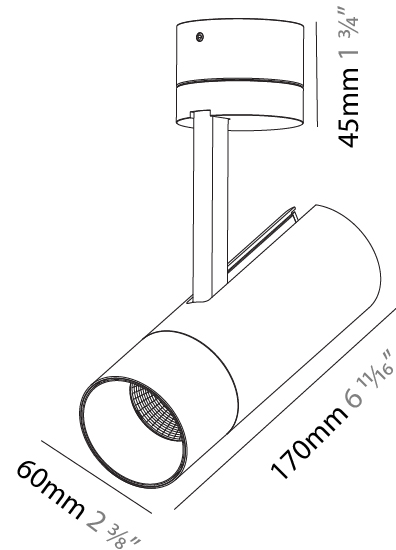

PHYSICAL

Shape: Cylinder
Diameter (mm): 60
Diameter (in): 2 ³/₈
Height (mm): 170
Height (in): 6 ¹¹/₁₆
Max. Overall Height (mm): 215
Max. Overall Height (in): 8 ⁷/₁₆
Light Distribution: Adjustable / Direct
Weight (kg): 0.604
Weight (lbs): 1.33
Fixture Finish: SSR / BKV / CWI / CRY / HAB / UFT / ITA / RUA / FTG / MYG / LOD / PUS / FRO / FUP / KIA / POP / BLS / SPG / MEY / GOH / GUM / CHC / COM / ABZ / JAG / OBR / MOS / ROR
Fixture Material: Aluminum Die Cast

ELECTRICAL

Lamp Type: LED (Zhaga Standard)
Input Wattage (W): 13
Total Output Wattage (W): 11.8
Dimming: Tri-Mode (Non-Dimming and Phase Dimming (120Vac only) and 0-10V Dimming)
Driver Included: Yes
Driver Location: Integrated
Driver Type: Constant Current - Universal
Driver Class: Class 2
Input Voltage (V): 120 - 277
Constant Current (MA): 500

LED

Number of LEDs: 1
Color Temperature (°K): 2700 / 3000 / 3500 / 4000
Max. Delivered Lumen (lm): 987 / 1023 / 1076 / 1098
Nominal Lumen (lm): 1304 / 1352 / 1421 / 1450
CRI: >90 CRI
Lamp Life (hrs): 50000

OPTICAL

Reflector°: 18 / 34 / 46
Optic°: Lens Pack - No Lens / Linear Spread Lens / Honeycomb / Spread Lens
Adjustability: Rotational 350°; Tilt 90°

RATINGS AND CERTIFICATIONS

Certified By: Certified for North American Standards
IP rating: IP20

PROJECT _____
TYPE _____
SPECIFIER _____
QUANTITY _____
DATE _____